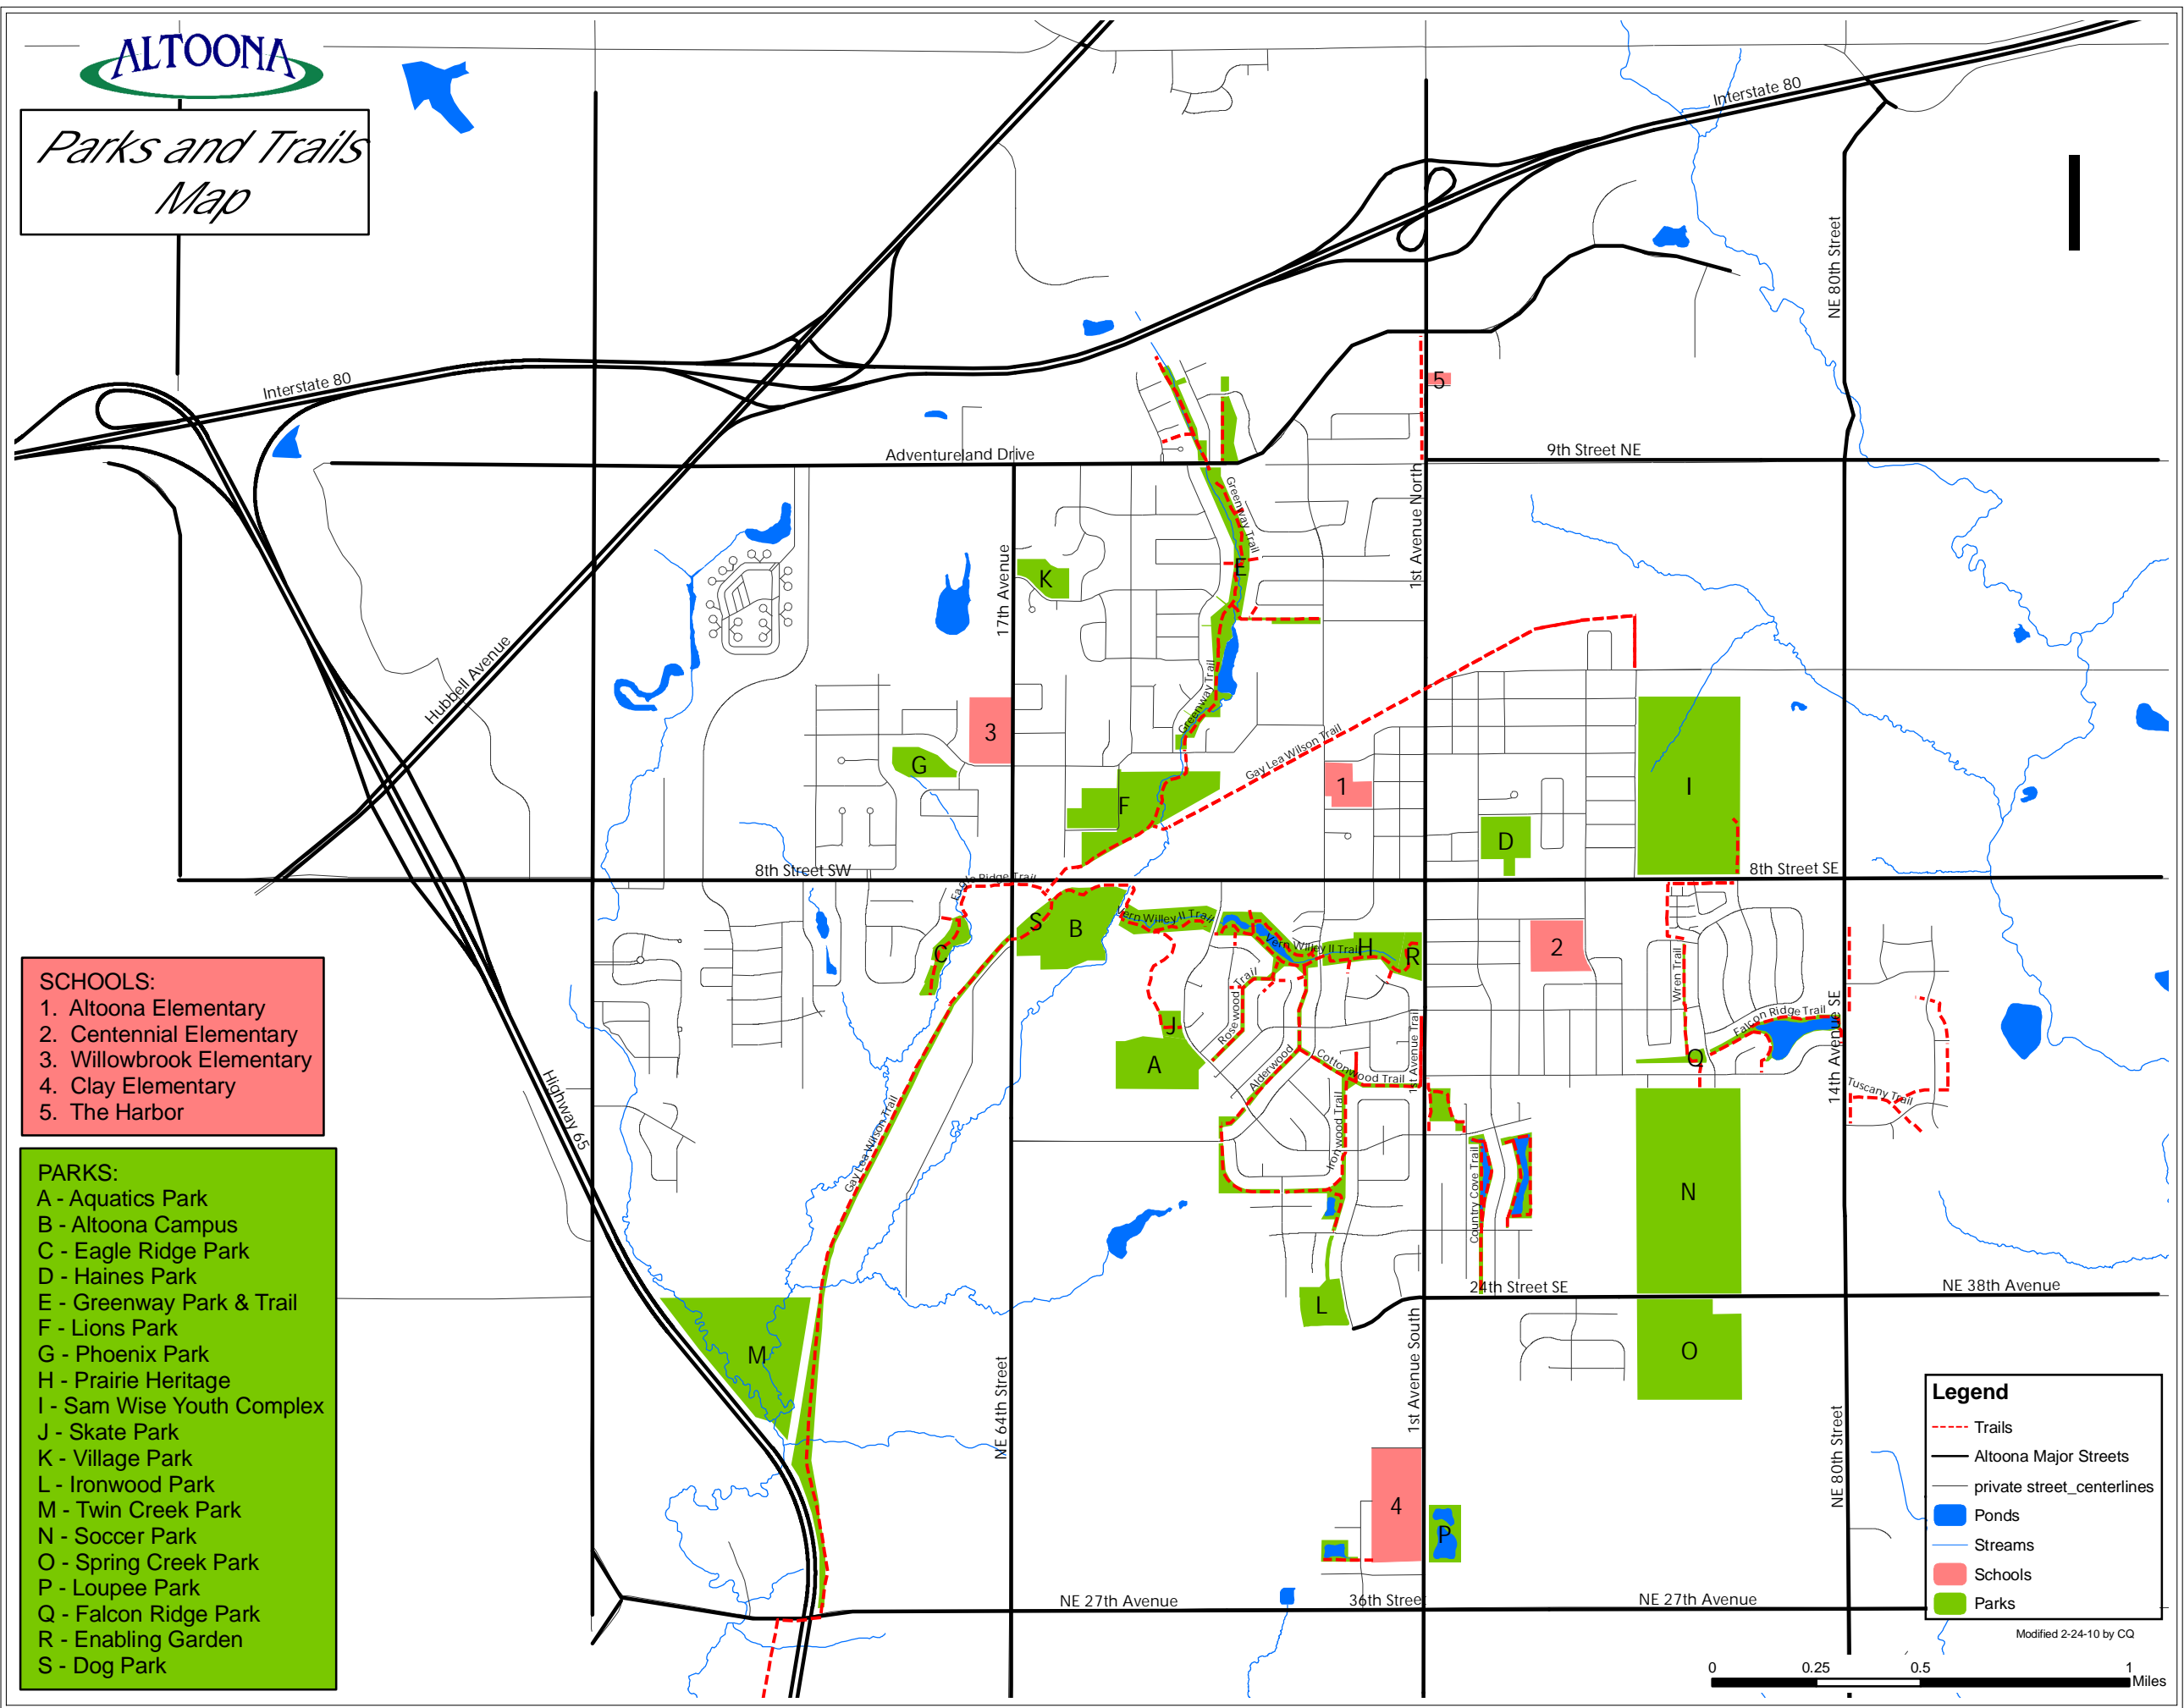

ALTOONA

Parks and Trails Map

- SCHOOLS:**
- 1. Altoona Elementary
 - 2. Centennial Elementary
 - 3. Willowbrook Elementary
 - 4. Clay Elementary
 - 5. The Harbor

- PARKS:**
- A - Aquatics Park
 - B - Altoona Campus
 - C - Eagle Ridge Park
 - D - Haines Park
 - E - Greenway Park & Trail
 - F - Lions Park
 - G - Phoenix Park
 - H - Prairie Heritage
 - I - Sam Wise Youth Complex
 - J - Skate Park
 - K - Village Park
 - L - Ironwood Park
 - M - Twin Creek Park
 - N - Soccer Park
 - O - Spring Creek Park
 - P - Loupee Park
 - Q - Falcon Ridge Park
 - R - Enabling Garden
 - S - Dog Park

Legend

- - - Trails
- Altoona Major Streets
- private street_centerlines
- Ponds
- Streams
- Schools
- Parks

Modified 2-24-10 by CQ