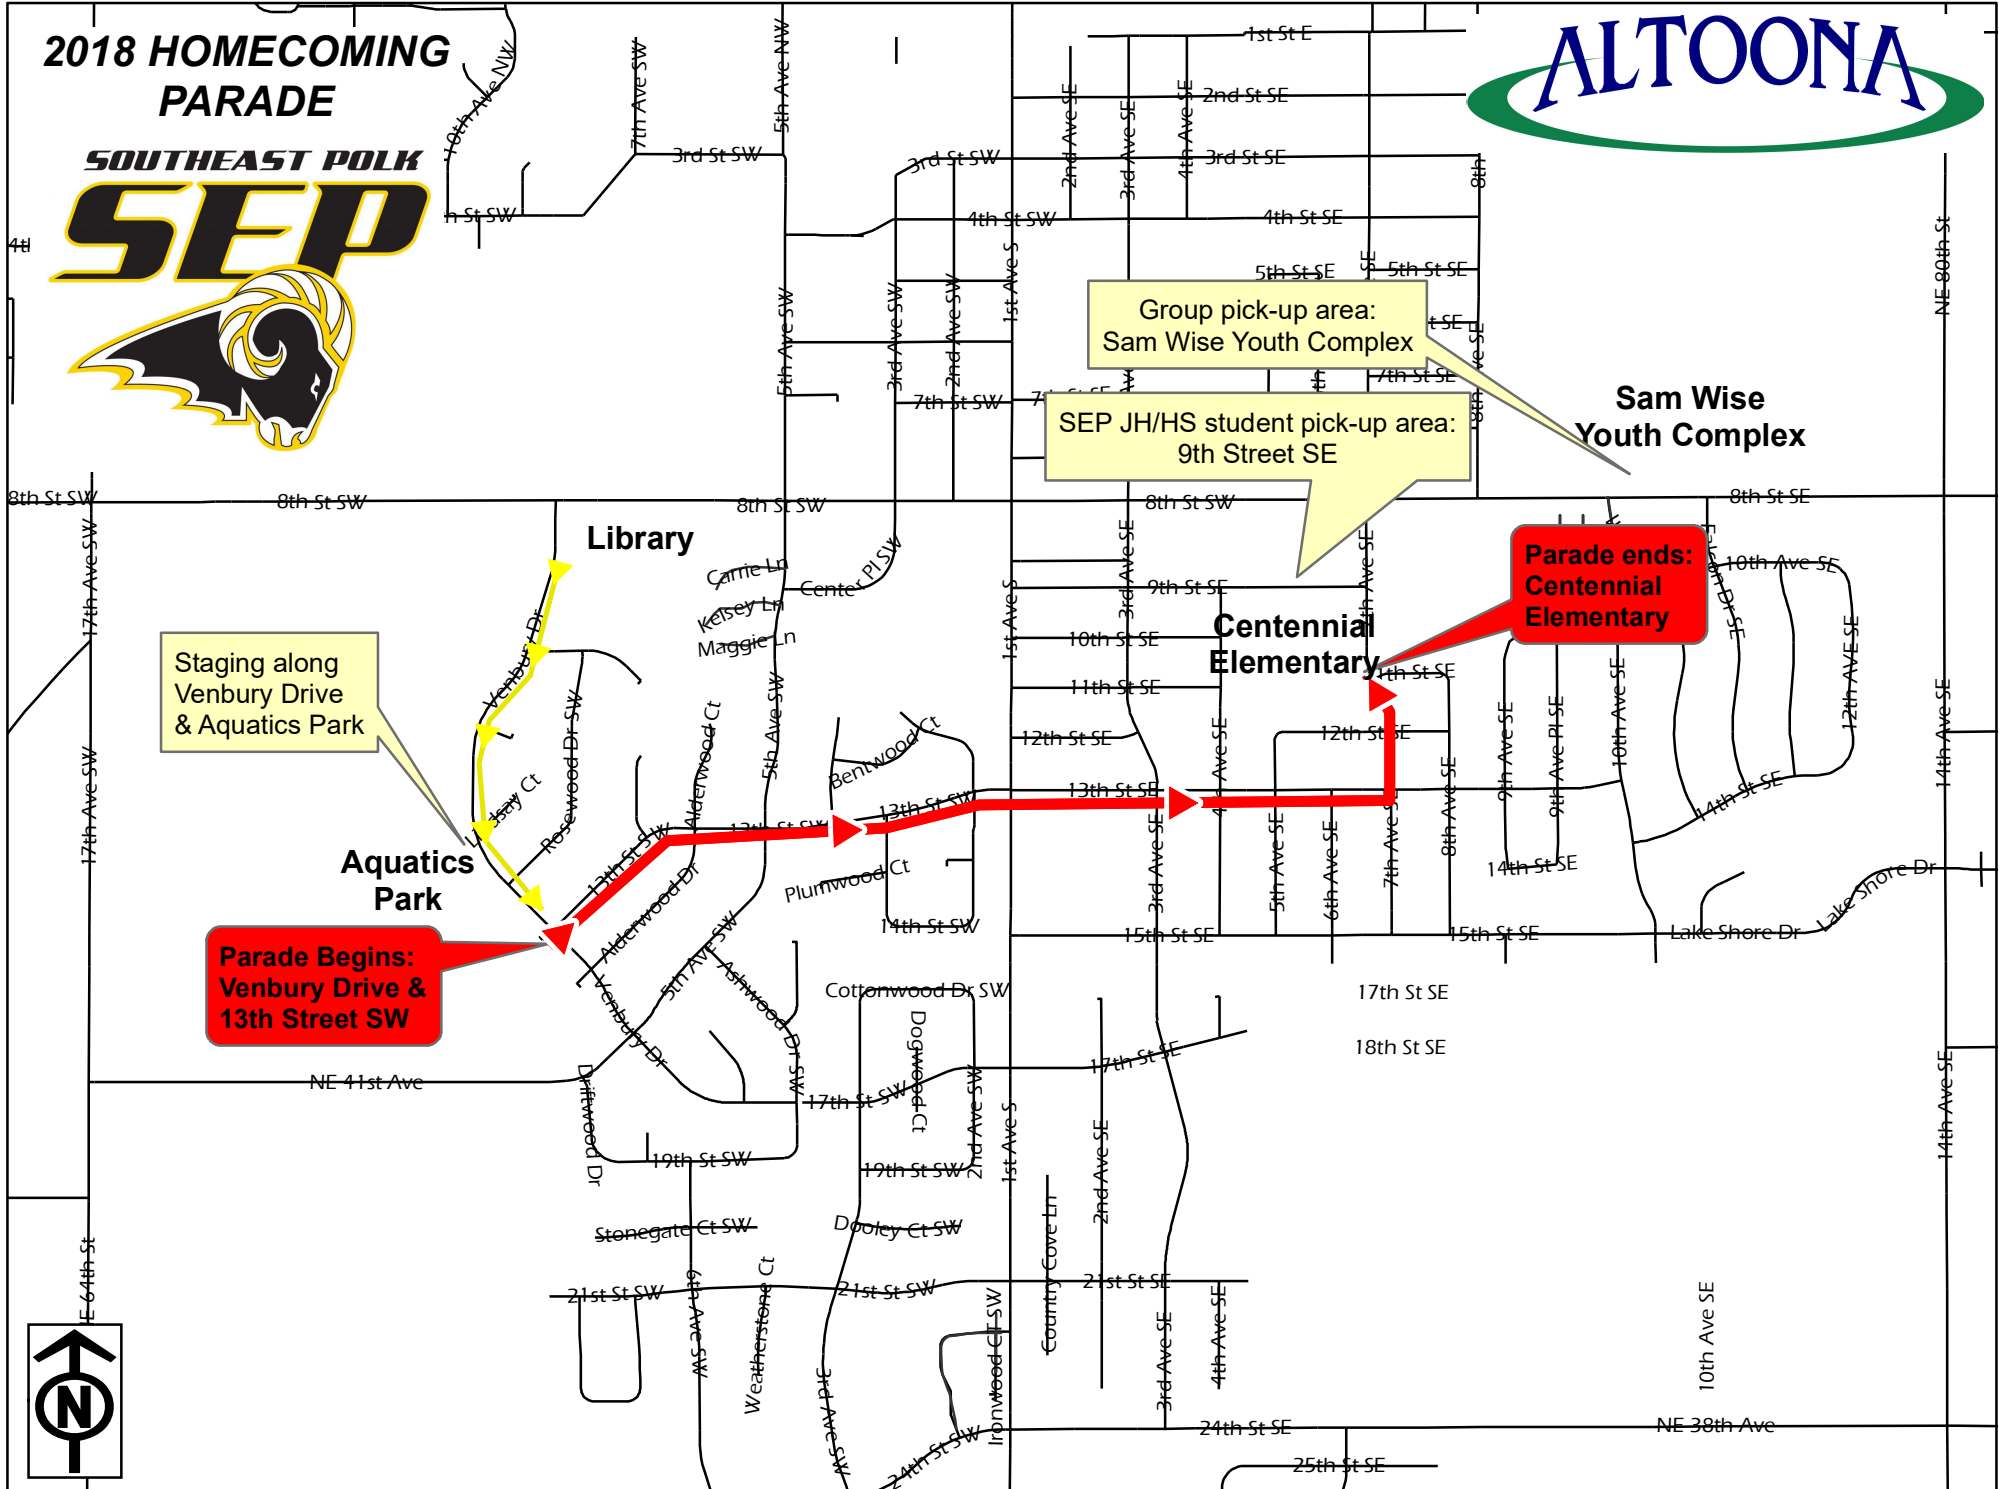

2018 HOMECOMING PARADE

SOUTHEAST POLK SEP

Staging along Venbury Drive & Aquatics Park

Parade Begins:
Venbury Drive &
13th Street SW

Group pick-up area:
Sam Wise Youth Complex

SEP JH/HS student pick-up area:
9th Street SE

Parade ends:
Centennial
Elementary

Library

Centennial
Elementary

Sam Wise
Youth Complex